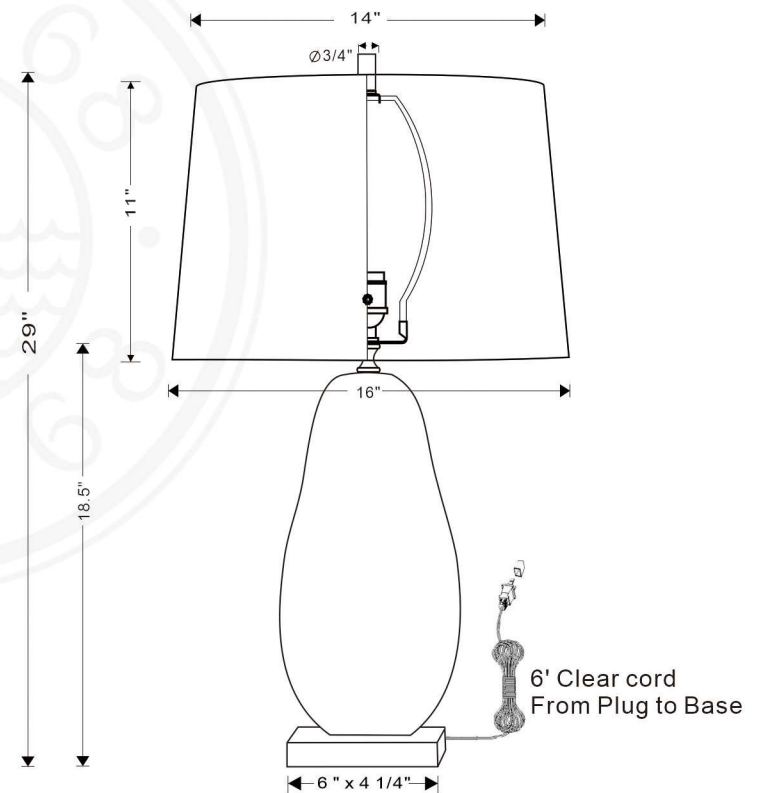

JIMMY CREAM LAMP

Jimmy Cream Lamp
Items # LPAS-386-01

Height: 29"

Width: 16"

Base: Lucite 6" x 4 1/4" x 1 1/4" h rect. base.

Finial: Age brass 3/4" x 1.5" h cylinder finial

Finish: PORCELAIN

Shade Details: 14" x 16" x 11" sh

Sockets: E26 knobs socket-3 way.

Wattage: 150 watt max bulb.

All Port 68 designs are copyrighted. All rights reserved.