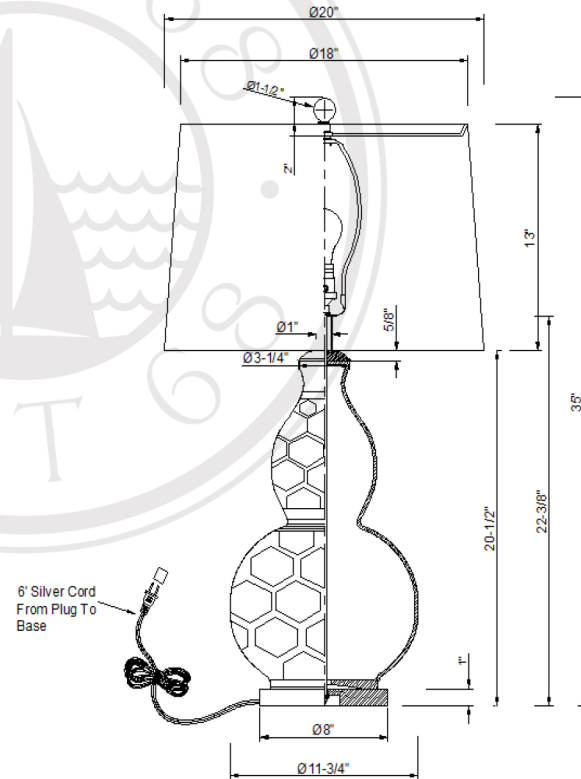

Kenilworth Blue Lamp Base

Item#:LPAS-286-04

Height:35"

Width:20"

Base:8"Round

Finial:1-1/2"Dia*2"H

finish:Blue

Shade Details:18"*20"*13"

Socket:E26 Knobs Socket 3-WAY

Wattage:150W

All Port 68 designs are copyrighted. All rights reserved