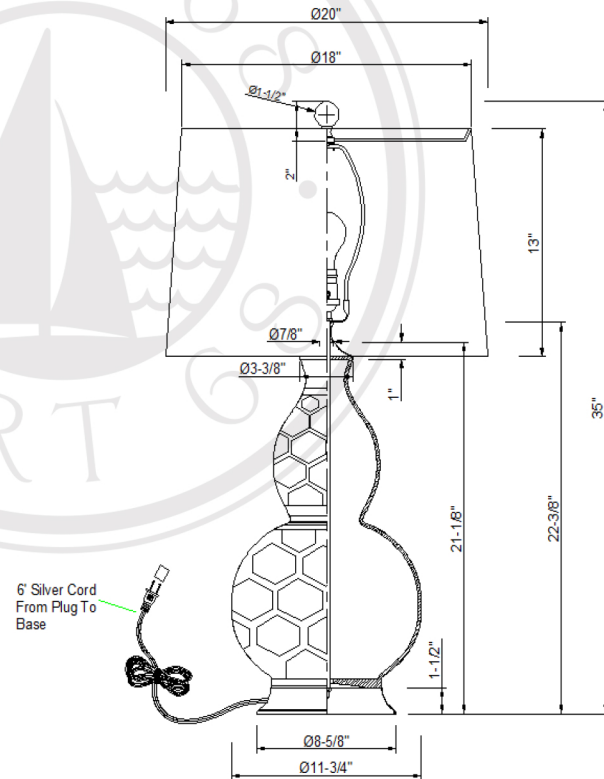

Kenilworth Brown Lamp Base
Item#:LPAS-286-03

Height:35"
Width:20"
Base:8-5/8"Round
Finial:1-1/2"Dia*2"H
finish:Brown
Shade Details:18"*20"*13"
Socket:E26 Knobs Socket 3-WAY
Wattage:150W

All Port 68 designs are copyrighted. All rights reserved