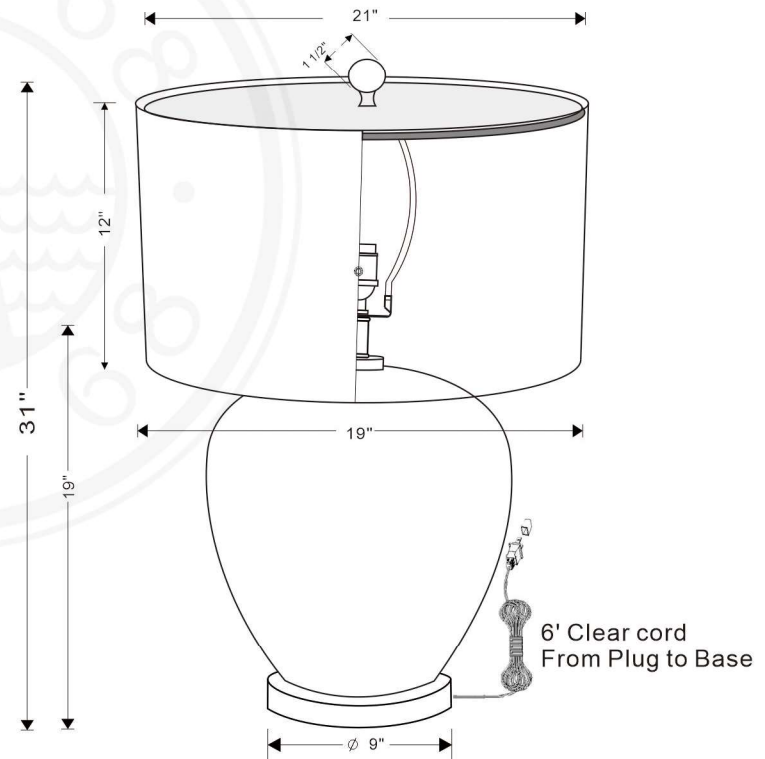

LAGUNA LAMP

Laguna Lamp
Items # LPAS-242-03

Height: 31"

Width: 21"

Base: Lucite 9" x 1.25" h round base

Finial: 1 1/2" crystal ball finial.

Finish: PORCELAIN

Shade Details: 21" X 19" X 12" sh

Sockets: E26 knobs socket-3 way.

Wattage: 150 watt max bulb.

All Port 68 designs are copyrighted. All rights reserved.